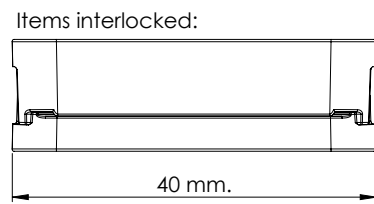

JOINT CONNECTOR "SASHIMI" – FOR INVISIBLE INSTALLATION

Ideal for chairs, cabinets, bed tables etc.

Features:

- Universal joint connector. No male or female
- Invisible installation – slide on.
- May be used down to 14mm panel thickness
- Self-tightening due to its wedge structure
- Easy to assemble and disassemble
- Locking by use of additional PC/ABS stopper

Material: Zamak – zinc plated

Size: 40 x 10 x 9,3 mm

Item No.: # 11.01.510

STOPPER FOR "SASHIMI"

- high quality furniture fittings

Additional stopper to be inserted into the "Sashimi" connector if full locking function needed.