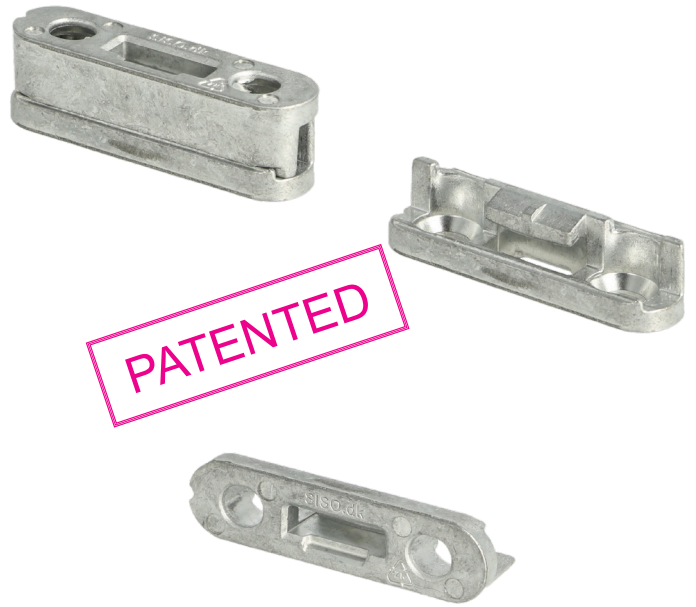

JOINT CONNECTOR "SASHIMI" – FOR INVISIBLE INSTALLATION

Ideal for chairs, cabinets, bed tables etc.

Features:

- Universal joint connector. No male or female
- Invisible installation – slide on.
- May be used down to 14mm panel thickness
- Self-tightening due to its wedge structure
- Easy to assemble and disassemble
- Locking by use of additional PC/ABS stopper

Material: Zamak – zinc plated

Size: 40 x 10 x 9,3 mm

Item No.: # 11.01.510

STOPPER FOR "SASHIMI"

- high quality furniture fittings

Additional stopper to be inserted into the "Sashimi" connector if full locking function needed.