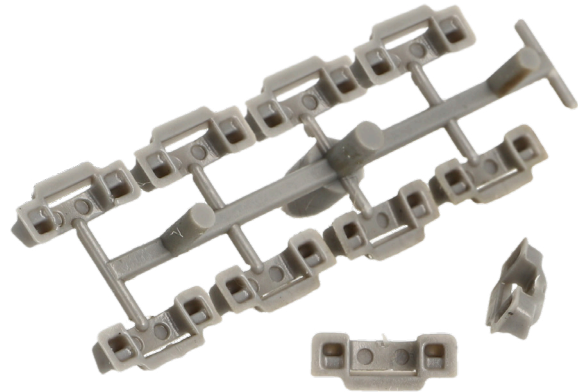

JOINT CONNECTOR "SASHIMI" – FOR INVISIBLE INSTALLATION

Ideal for chairs, cabinets, bed tables etc.

Features:

- Universal joint connector. No male or female
- Invisible installation – slide on.
- May be used down to 14mm panel thickness
- Self-tightening due to its wedge structure
- Easy to assemble and disassemble
- Locking by use of additional PC/ABS stopper

Material: Zamak – zinc plated

Size: 40 x 10 x 9,3 mm

Item No.: # 11.01.510

STOPPER FOR "SASHIMI"

- high quality furniture fittings

Additional stopper to be inserted into the "Sashimi" connector if full locking function needed.

Material: PC/ABS – grey

Item No.: # 11.01.515

Attention: Only sold in sheets of 10 pcs

PATENTED

SISO A/S

Mileparken 11 Phone: (+45) 45 830 900
DK - 2740 Skovlunde (Copenhagen) E-mail: siso@siso.dk
Denmark Web: www.siso.dk