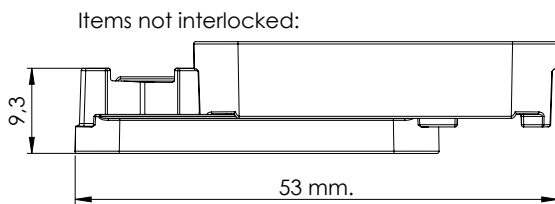

JOINT CONNECTOR "SASHIMI" – FOR INVISIBLE INSTALLATION

Ideal for chairs, cabinets, bed tables etc.

Features:

- Universal joint connector. No male or female
- Invisible installation – slide on.
- May be used down to 14mm panel thickness
- Self-tightening due to its wedge structure
- Easy to assemble and disassemble
- Locking by use of additional PC/ABS stopper

Material: Zamak – zinc plated

Size: 40 x 10 x 9,3 mm

Item No.: # 11.01.510

STOPPER FOR "SASHIMI"

- high quality furniture fittings

Additional stopper to be inserted into the "Sashimi" connector if full locking function needed.