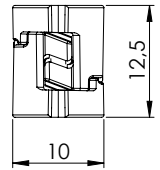

JOINT CONNECTOR "SASHIMI" – FOR INVISIBLE INSTALLATION

Ideal for chairs, cabinets, bed tables etc.

Features:

- Universal joint connector. No male or female
- Invisible installation – slide on.
- May be used down to 14mm panel thickness
- Self-tightening due to its wedge structure
- Easy to assemble and disassemble
- Locking by use of additional PC/ABS stopper

Material: Zamak – zinc plated

Size: 40 x 10 x 9,3 mm

Item No.: # 11.01.510

STOPPER FOR "SASHIMI"

- high quality furniture fittings

Additional stopper to be inserted into the "Sashimi" connector if full locking function needed.