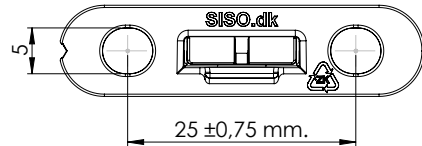

JOINT CONNECTOR "SASHIMI" – FOR INVISIBLE INSTALLATION

Ideal for chairs, cabinets, bed tables etc.

Features:

- Universal joint connector. No male or female
- Invisible installation – slide on.
- May be used down to 14mm panel thickness
- Self-tightening due to its wedge structure
- Easy to assemble and disassemble
- Locking by use of additional PC/ABS stopper

Material: Zamak – zinc plated

Size: 40 x 10 x 9,3 mm

Item No.: # 11.01.510

STOPPER FOR "SASHIMI"

- high quality furniture fittings

Additional stopper to be inserted into the "Sashimi" connector if full locking function needed.